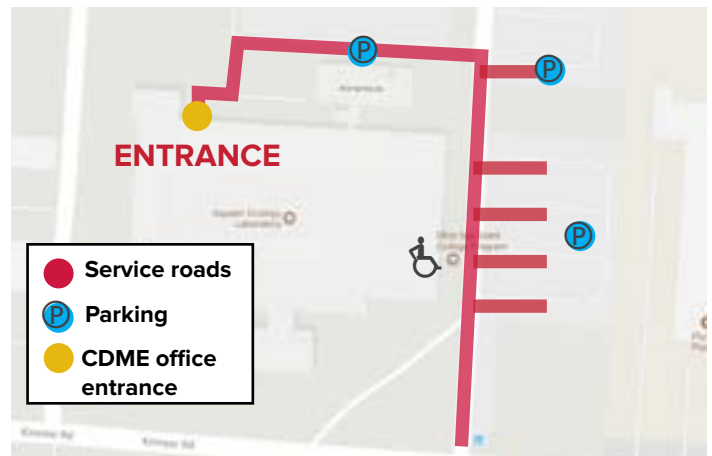

DRIVING DIRECTIONS

From OH-315 N

- Take the Lane Avenue exit towards Ohio State University
- Turn left onto West Lane Avenue
- Turn left onto Kenny Road
- Turn right onto Kinnear Road
- Turn right before the sign that says 1314 Kinnear Road
- Our building entrance is at the BACK of the building and has a burgundy awning

From OH-315 S

- Take the Kinnear Road exit toward Olentangy River Road
- Turn right onto Kinnear Road
- Turn right before the sign that says 1314 Kinnear Road
- Our building entrance is at the BACK of the building and has a burgundy awning

Please fill in the boxes below and bring this document to CDME or submit electronically. We will enter this information into the CampusPark online parking registration.

Visitor's Name (First, Last)

Visitor's Company

License Plate #:

License Plate State:

Date of visit (xx-xx-xx)

Arrival time

AM

PM

Duration of visit (estimate)

hours

minutes

CONTACTS

CDME

1314 Kinnear Road, Columbus OH, 43212

cdme.osu.edu • 614-292-4340