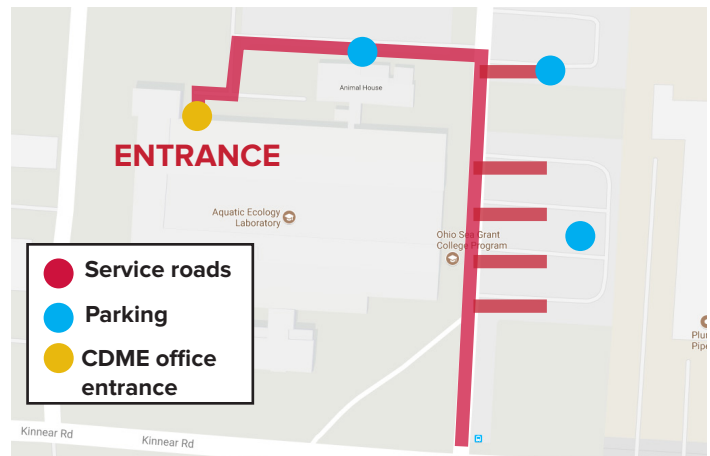

DRIVING DIRECTIONS

From OH-315 N

- Take the Lane Avenue exit towards Ohio State University
- Turn left onto West Lane Avenue
- Turn left onto Kenny Road
- Turn right onto Kinnear Road
- Turn right before the sign that says 1314 Kinnear Road
- Our building entrance is at the BACK of the building and has a burgundy awning

From OH-315 S

- Take the Kinnear Road exit toward Olentangy River Road
- Turn right onto Kinnear Road
- Turn right before the sign that says 1314 Kinnear Road
- Our building entrance is at the BACK of the building and has a burgundy awning

Please fill in the boxes below and bring this document to CDME.

We will enter this information into the CampusPark online parking registration.

Visitor's Name (First, Last)

Visitor's Company

License Plate #:

License Plate State:

CONTACTS

CDME

1314 Kinnear Road, Columbus OH, 43212

cdme.osu.edu • 614-292-4340