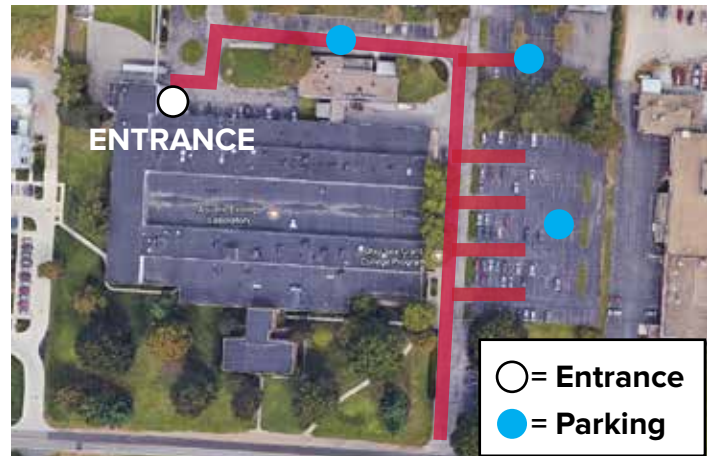

DRIVING DIRECTIONS

From OH-315 N

- Take the Lane Avenue exit towards Ohio State University
- Turn left onto West Lane Avenue
- Turn left onto Kenny Road
- Turn right onto Kinnear Road
- Turn right before the sign that says 1314 Kinnear Road
- Our building entrance is at the BACK of the building and has a burgundy awning

From OH-315 S

- Take the Kinnear Road exit toward Olentangy River Road
- Turn right onto Kinnear Road
- Turn right before the sign that says 1314 Kinnear Road
- Our building entrance is at the BACK of the building and has a burgundy awning

Please fill in the boxes below and bring this document to CDME.

We will enter this information into the CampusPark online parking registration.

Visitor's Name (First, Last)

Visitor's Company

License Plate #:

License Plate State:

CONTACTS

CDME

1314 Kinnear Road, Columbus OH, 43212

cdme.osu.edu • 614-292-4340