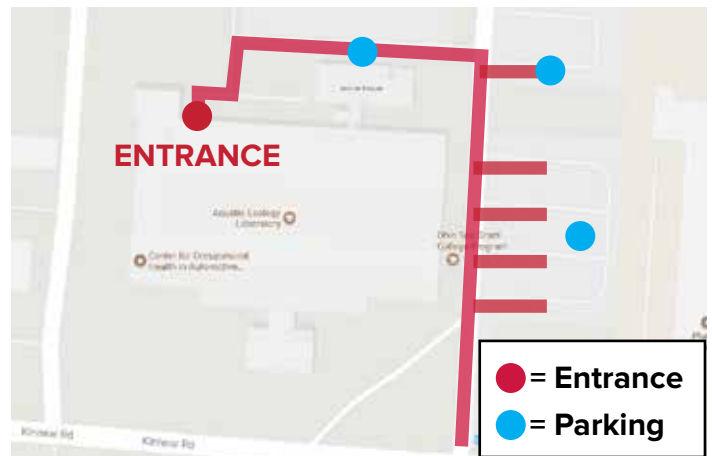

DRIVING DIRECTIONS

From OH-315 N

- Take the Lane Avenue exit towards Ohio State University
- Turn left onto West Lane Avenue
- Turn left onto Kenny Road
- Turn right onto Kinnear Road
- Turn right before the sign that says 1314 Kinnear Road
- Our building entrance is at the BACK of the building and has a burgundy awning

From OH-315 S

- Take the Kinnear Road exit toward Olentangy River Road
- Turn right onto Kinnear Road
- Turn right before the sign that says 1314 Kinnear Road
- Our building entrance is at the BACK of the building and has a burgundy awning

Please fill in the boxes below and bring this document to CDME.

We will enter this information into the CampusPark online parking registration.

Visitor's Name (First, Last)

Visitor's Company

License Plate #:

License Plate State:

CONTACTS

CDME

1314 Kinnear Road, Columbus OH, 43212

cdme.osu.edu • 614-292-4340