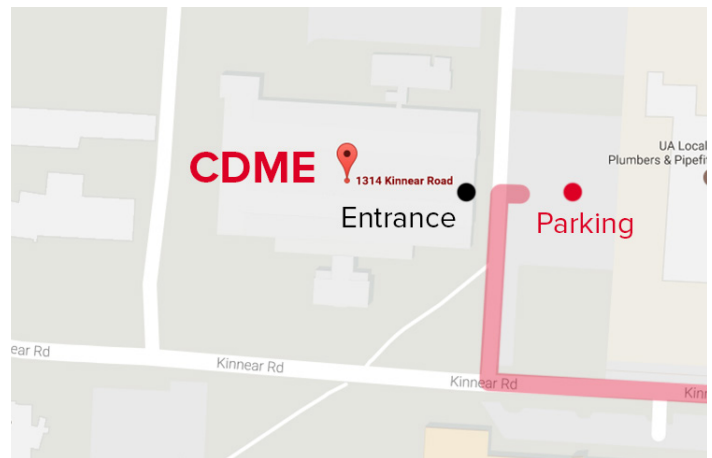

DRIVING DIRECTIONS

From OH-315 N

- Take the Lane Avenue exit towards Ohio State University
- Turn left onto West Lane Avenue
- Turn left onto Kenny Road
- Turn right onto Kinnear Road
- Turn right before the sign that says 1314 Kinnear Road
- Park in the first large parking area on the right

From OH-315 S

- Take the Kinnear Road exit toward Olentangy River Road
- Turn right onto Kinnear Road
- Turn right before the sign that says 1314 Kinnear Road
- Park in the first large parking area on the right

Please fill in the boxes below and bring this document to CDME. We will enter this information into the CampusPark online parking registration.

Visitor's Name (First, Last)

Visitor's Company

License Plate #:

License Plate State:

CONTACTS

CDME

1314 Kinnear Road, Columbus OH, 43212

cdme.osu.edu • 614-292-4340