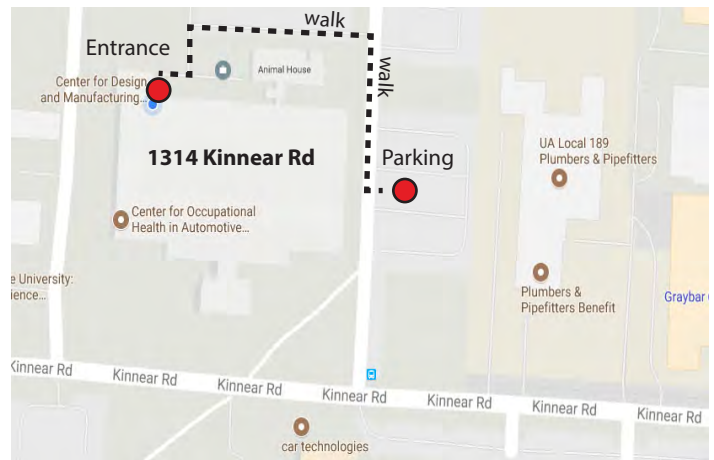

DRIVING DIRECTIONS

From OH-315 N (*Lane closures due to construction)

- Take the Lane Avenue exit towards Ohio State University
- Turn left onto West Lane Avenue*
- Turn left onto Kenny Road*
- Turn right onto Kinnear Road
- Turn right before the sign that says 1314 Kinnear Road
- Park in the first large parking area on the right

From OH-315 S

- Take the Kinnear Road exit toward Olentangy River Road
- Turn right onto Kinnear Road
- Turn right before the sign that says 1314 Kinnear Road
- Park in the first large parking area on the right

Please fill in the boxes below and bring this document to CDME.

We will enter this information into the CampusParc online parking registration.

Visitor's Name (First, Last)

Visitor's Company

License Plate #:

License Plate State:

CONTACTS

CDME

1314 Kinnear Road, Columbus OH, 43212
cdme.osu.edu • 614-292-4340