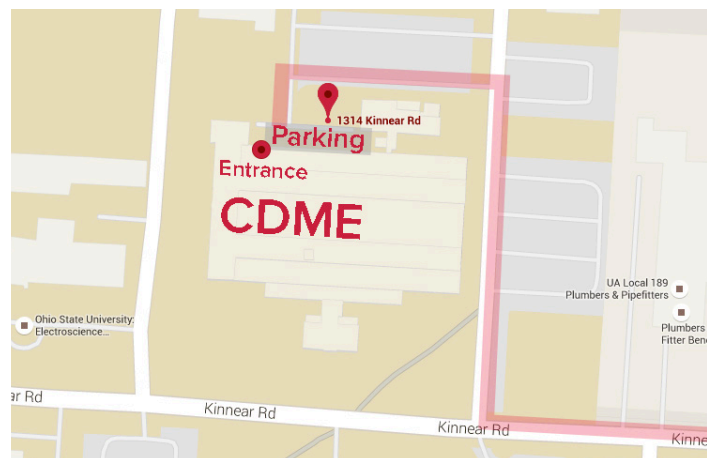

DRIVING DIRECTIONS

From OH-315 N

- Take the Lane Avenue exit towards Ohio State University
- Turn left onto West Lane Avenue
- Turn left onto Kenny Road
- Turn right onto Kinnear Road
- Turn right before the sign that says 1314 Kinnear Road
- Take the second left
- Continue to the end of the parking lot and turn left
- Parking is in that loading dock area
- The entrance to CDME should be on your right

From OH-315 S

- Take the Kinnear Road exit toward Olentangy River Road
- Turn right onto Kinnear Road
- Turn right before the sign that says 1314 Kinnear Road
- Take the second left
- Continue to the end of the parking lot and turn left
- Parking is in that loading dock area
- The entrance to CDME should be on your right

***If you do not park in this area you will receive a ticket.

CONTACTS

CDME

1314 Kinnear Road, Columbus OH, 43212

cdme.osu.edu • 614-292-4340